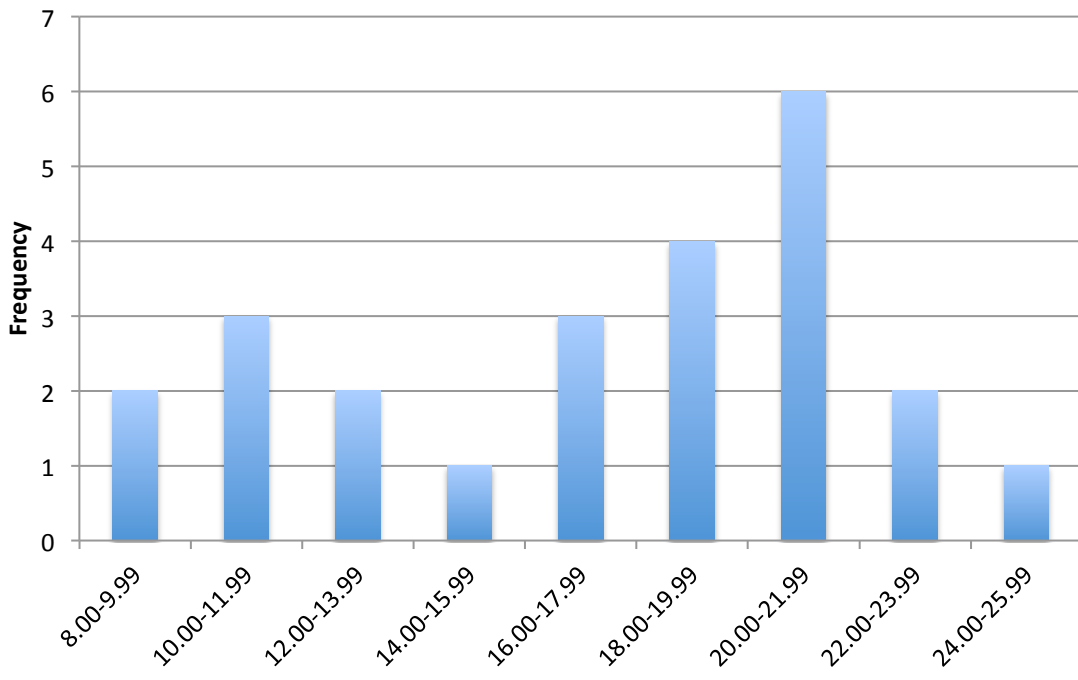

Are you registered to vote?

Party!

Favorite Comic Strip

Favorite Breed of Small Dog

Stolen Bases

Admission Price

Selling Price (\$)

Height

- 6) Bimodal. There are cheap zoos and expensive zoos, not much in between. Apparently.
- 7) Approximately normal. Maybe skewed to the right.