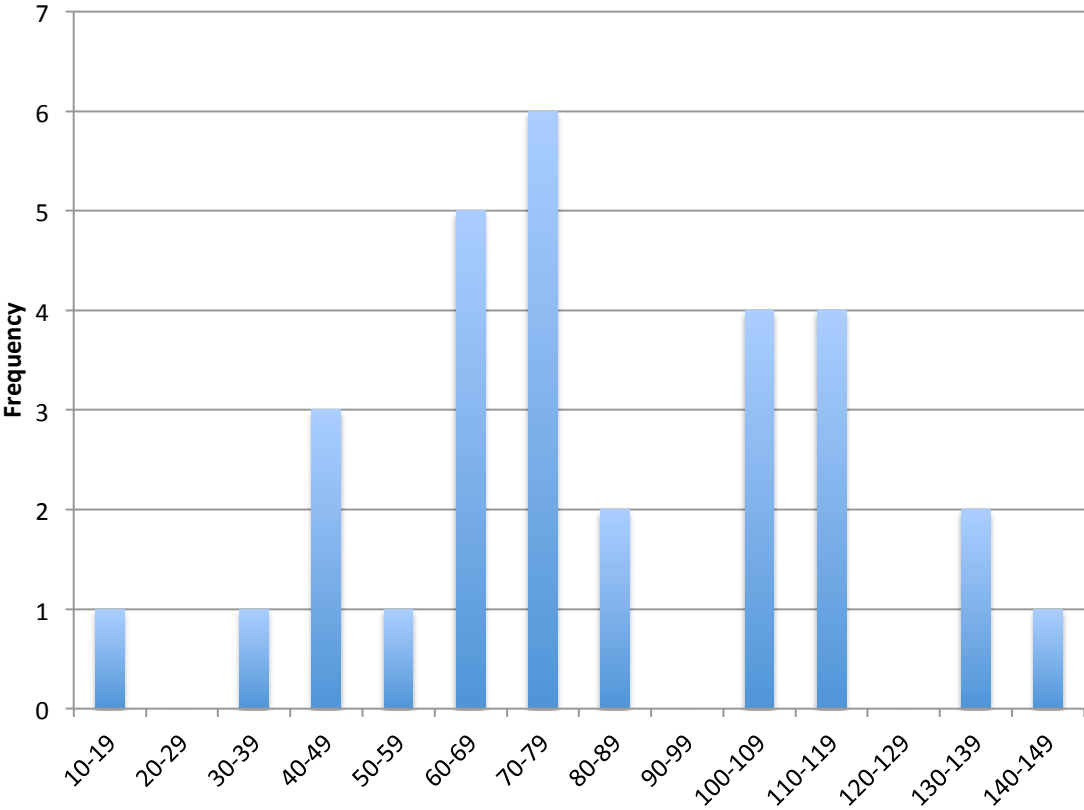

Are you registered to vote?

Party!

Favorite Comic Strip

Favorite Breed of Small Dog

Stolen Bases

Admission Price

Selling Price (\$)

Height

- 6) Bimodal. There are cheap zoos and expensive zoos, not much in between. Apparently.
- 7) Approximately normal. Maybe skewed to the right.