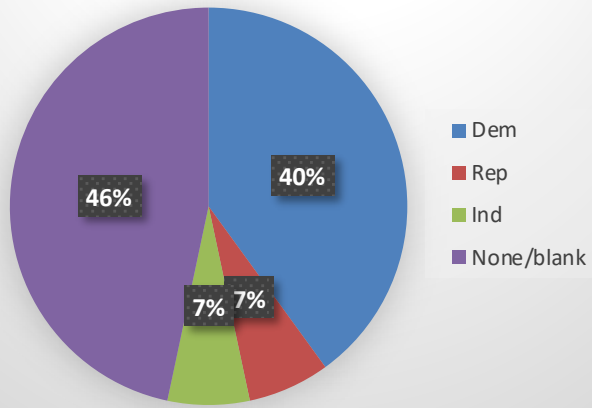

Are you registered to vote?

Party!

Favorite Comic Strip

Favorite Breed of Small Dog

Stolen Bases

Admission Price

Selling Price (\$)

Height

- 6) Bimodal. There are cheap zoos and expensive zoos, not much in between. Apparently.
- 7) Approximately normal. Maybe skewed to the right.