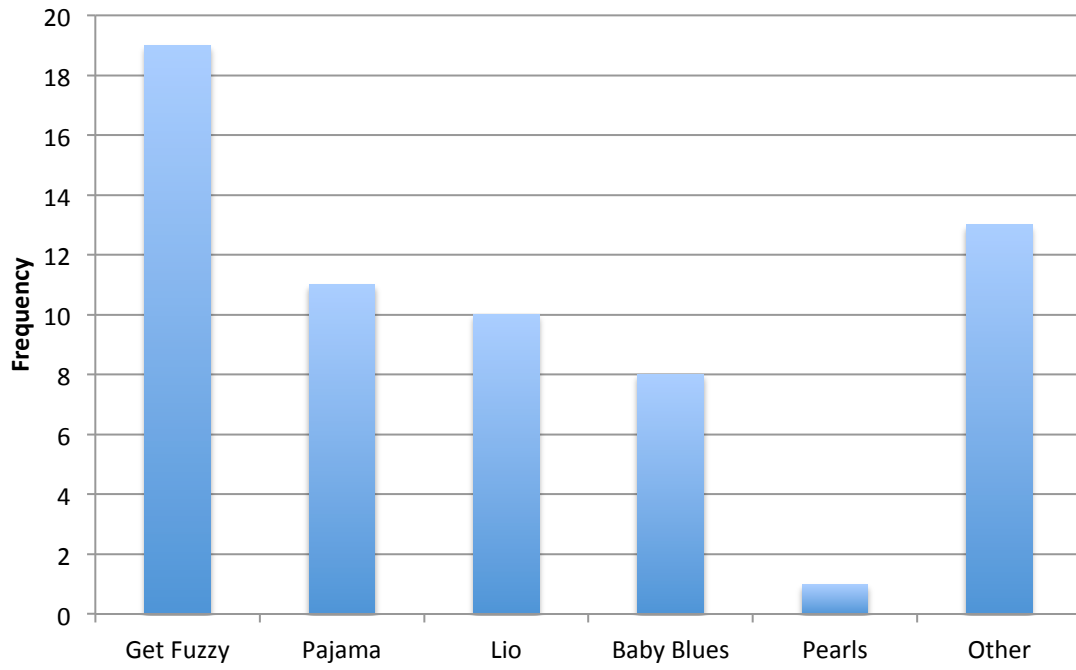

Are you registered to vote?

Party!

Favorite Comic Strip

Favorite Breed of Small Dog

Stolen Bases

Admission Price

Selling Price (\$)

Height

- 6) Bimodal. There are cheap zoos and expensive zoos, not much in between. Apparently.
- 7) Approximately normal. Maybe skewed to the right.